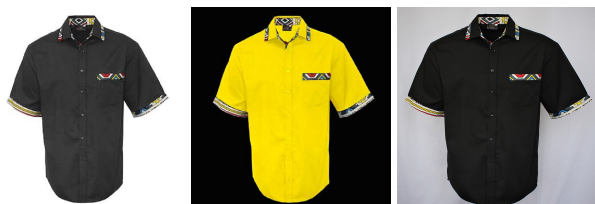

Mens Casual Short Sleeve Shirt- Mulange

Prices : All Sizes (End User)-30-100 units Volume discount -
Send quote Light Weight Poly Cotton 110grams or Medium
Weight Poly Cotton 150grams Scroll down Garment info and
for fabric options

Stock: instock

Categories: Casual Shirts

colour: Black, Charcoal, Yellow **size:** S, M, L, XL, 2XL, 3XL,
4XL, 5XL

Product Description

Standard Fit , back yoke with Box Pleat Large selection of colours available on request Printed fabric
availability -See page
