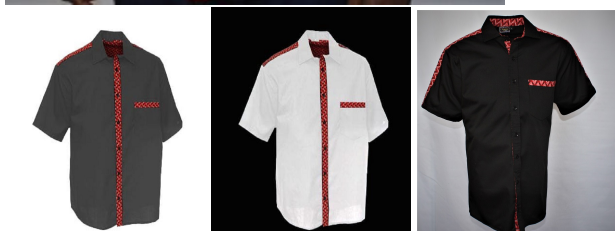

Mens Casual Short Sleeve Shirt-Nile

Prices : All Sizes (End User)- 30-100 units Volume discount-
Send quote Lightweight Poly Cotton 110grams Medium Weight
Poly Cotton 150grams Scroll down Garment info and for fabric
options

Stock: instock

Categories: Casual Shirts

colour: Black, Charcoal, White **size:** S, M, L, XL, 2XL, 3XL,
4XL, 5XL

Product Description

Standard Fit ,back yoke with Box pleat Large selection of colours available on request Printed fabric
availability -See page
